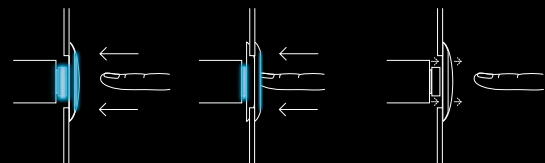

## Sensual to the touch

The patent-pending impress.mechanism sets free the design paradigm for mechanical switch and thus make it possible for end user to enjoy the same aesthetic and flush-faced look as intelligent switch.

## iso-motion-press mechanism

The unique iso-motion-press mechanism ensures switches stay in a uniform position and can be swiftly and surely operated with a simple motion. The dolly maintains the same position whether on or off and, for the first time, impress.mechanism enables a fully flush-faced mechanical switch with a 250V rating.